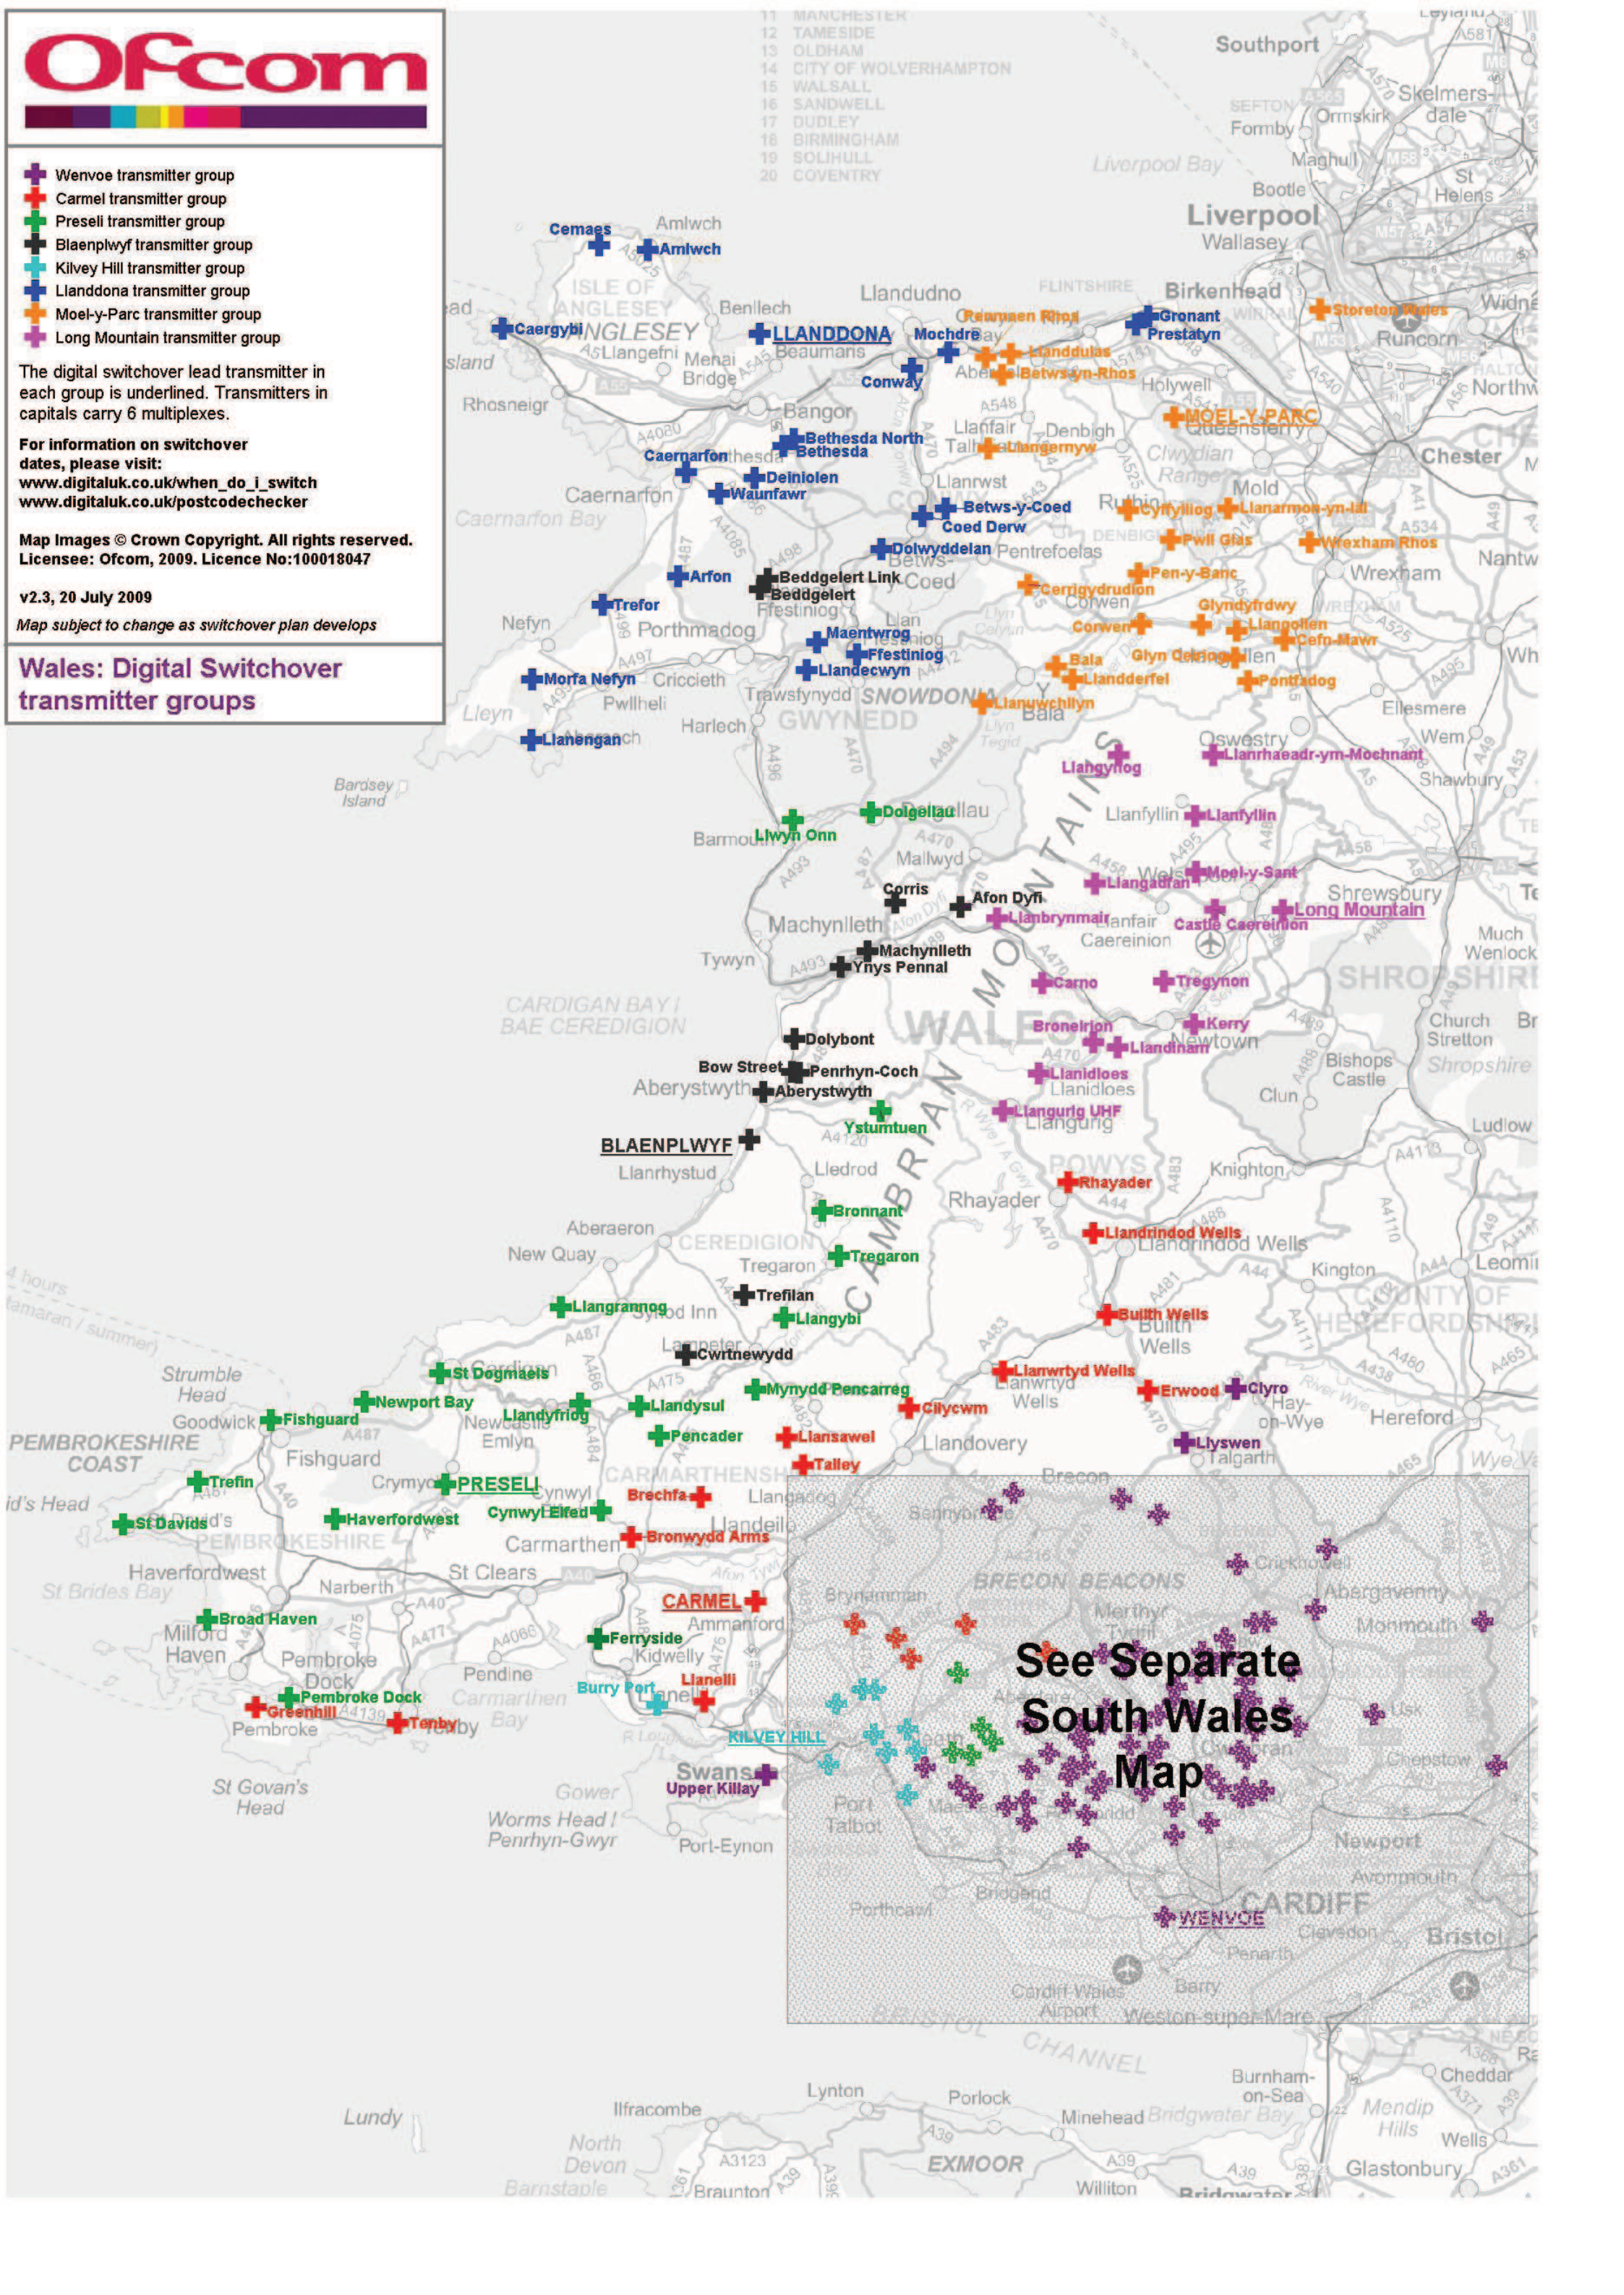

- 11 MANCHESTER
- 12 TAUNTON
- 13 OLDS
- 14 CITY OF WOLVERHAMPTON
- 15 WALSALL
- 16 SANDWELL
- 17 DUDLEY
- 18 BIRMINGHAM
- 19 SOLIHULL
- 20 COVENTRY

- Wenvoe transmitter group
- Carmel transmitter group
- Preseli transmitter group
- Blaenplwyf transmitter group
- Kilvey Hill transmitter group
- Llanddona transmitter group
- Moel-y-Parc transmitter group
- Long Mountain transmitter group

The digital switchover lead transmitter in each group is underlined. Transmitters in capitals carry 6 multiplexes.

For information on switchover dates, please visit:  
[www.digitaluk.co.uk/when\\_do\\_i\\_switch](http://www.digitaluk.co.uk/when_do_i_switch)  
[www.digitaluk.co.uk/postcodechecker](http://www.digitaluk.co.uk/postcodechecker)

Map Images © Crown Copyright. All rights reserved.  
 Licensee: Ofcom, 2009. Licence No:100018047

v2.3, 20 July 2009  
 Map subject to change as switchover plan develops

## Wales: Digital Switchover transmitter groups

**See Separate South Wales Map**